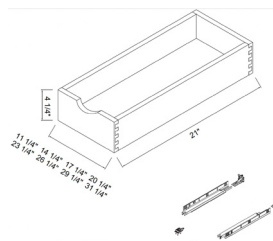

ROLL OUT TRAYS

Includes soft-close, full-extension undermount glides

ITEM #	W	H	D
RT15	11 1/4	4 1/4	21
RT18	14 1/4	4 1/4	21
RT21	17 1/4	4 1/4	21
RT24	20 1/4	4 1/4	21
RT27	23 1/4	4 1/4	21
RT30	26 1/4	4 1/4	21
RT33	29 1/4	4 1/4	21
RT36	32 1/4	4 1/4	21