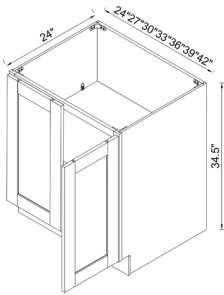

DOUBLE FULL HEIGHT DOORS

One adjustable shelf

ITEM #		W	H	D
B24FHD	cabinet	24	34 1/2	24
	door	11 3/4	29	3/4
B27FHD	cabinet	27	34 1/2	24
	door	13 1/4	29	3/4
B30FHD	cabinet	30	34 1/2	24
	door	14 3/4	29	3/4
B33FHD	cabinet	33	34 1/2	24
	door	16 1/4	29	3/4
B36FHD	cabinet	36	34 1/2	24
	door	17 3/4	29	3/4
B39FHN	cabinet	39	34 1/2	24
	door	19 1/4	29	3/4
B42FHD	cabinet	42	34 1/2	24
	door	20 3/4	29	3/4