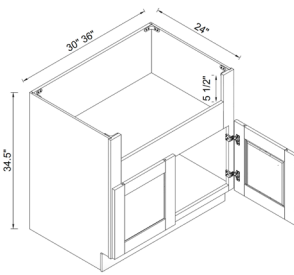

BASE CABINETS

FARM SINK BASE CABINET

2 Doors

ITEM #		W	H	D
FSB30	cabinet	30	34 1/2	24
	door	14 3/4	19	3/4
FSB36	cabinet	36	34 1/2	24
	door	17 3/4	19	3/4