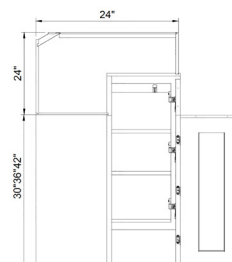

PIE CUT CORNER CABINET

	ITEM #		W	H	D
WPC2430	cabinet		24	30	24
	door		10 3/4	29	3/4
WPC2436	cabinet		24	36	24
	door		10 3/4	35	3/4
WPC2442	cabinet		24	42	24
	door		10 3/4	41	3/4

H 30" comes with 2 sets of hinge holes
H 36" & H 42" come with 3 sets of hinge holes
H 30" & 36" have 2 adjustable shelves
H 42" has 3 adjustable shelves