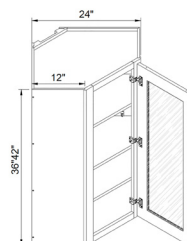

36" H, 42" H DIAGONAL CORNER SINGLE GLASS DOOR

ITEM #		W	H	D
W2412GD	cabinet	24	18	12
	door	11 3/4	7	3/4
W2712GD	cabinet	27	18	12
	door	13 1/4	17	3/4

Glass cabinets come with clear glass doors, glass shelves, and a matching finished interior.

Three adjustable shelves