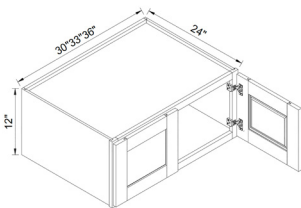

12"H DOUBLE DOORS - 24"D

	ITEM #		W	H	D
W301224	cabinet		30	12	24
	door		14 3/4	11	3/4
W331224	cabinet		33	12	24
	door		16 1/4	11	3/4
W361224	cabinet		36	12	24
	door		17 3/4	11	3/4