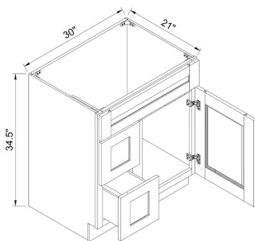

30"W VANITY SINK BASE COMBO - LEFT

ITEM #		W	H	D
VSD30L	cabinet	30	34 1/2	21
	door	17 1/2	22	3/4
	false drawer	29 1/2	6 3/4	3/4
	drawers	11 1/2	10 3/4	3/4

2 Drawers / 1 False Drawer/ 1 Door