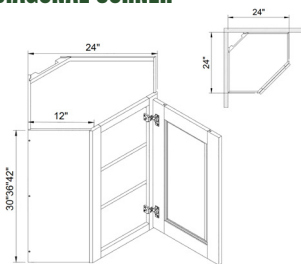

DIAGONAL CORNER

	ITEM #		W	H	D
WDC2430	cabinet		24	30	12
	door		15 1/4	29	3/4
WDC2436	cabinet		24	36	12
	door		15 1/4	35	3/4
WDC2442	cabinet		24	42	12
	door		15 1/4	41	3/4

H 30" comes with 2 sets of hinge holes
H 36" & H 42" come with 3 sets of hinge holes
H 30" & 36" have 2 adjustable shelves
H 42" has 3 adjustable shelves