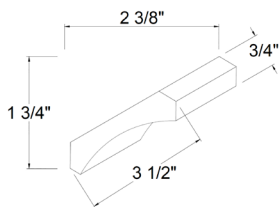

CROWN COVE MOLDING - 3.5"

ITEM #	W	H	D
COV3.5	3 1/2	96	3/4