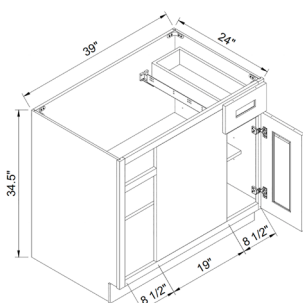

BLIND CORNER BASE CABINET

ITEM #		W	H	D
BBC39/42	cabinet	39	34 1/2	24
	door	11	22	3/4
	drawer	11	6 3/4	3/4

Install range: 39" 42"-45"

TO BE DISCONTINUED