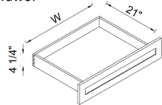

## 2 DRAWER BASE

The width of the drawer is 3 1/2" smaller than the cabinet, and the depth is 21", drawer height is 7-1/4"

ITEM #		W	H	D
2DB30	cabinet	30	34 1/2	24
	drawer	29 1/2	14 3/8	3/4
2DB36	cabinet	36	34 1/2	24
	drawer	35 1/2	14 3/8	3/4

## 3 DRAWER BASE

Top Drawer

Bottom Drawer

The width of the drawer is 3 1/2" smaller than the cabinet, and the depth is 21"  
Top drawer height is 4 1/4",  
Bottom drawer height is 7 1/4"

ITEM #		W	H	D
3DB12	cabinet	12	34 1/2	24
	drawer	11 1/2	10 3/4	3/4
	drawer	11 1/2	6 3/4	3/4
3DB15	cabinet	15	34 1/2	24
	drawer	14 1/2	10 3/4	3/4
	drawer	14 1/2	6 3/4	3/4
3DB18	cabinet	18	34 1/2	24
	drawer	17 1/2	10 3/4	3/4
	drawer	17 1/2	6 3/4	3/4
3DB21	cabinet	21	34 1/2	24
	drawer	20 1/2	10 3/4	3/4
	drawer	20 1/2	6 3/4	3/4
3DB24	cabinet	24	34 1/2	24
	drawer	23 1/2	10 3/4	3/4
	drawer	23 1/2	6 3/4	3/4
3DB27	cabinet	27	34 1/2	24
	drawer	26 1/2	10 3/4	3/4
	drawer	26 1/2	6 3/4	3/4
3DB30	cabinet	30	34 1/2	24
	drawer	29 1/2	10 3/4	3/4
	drawer	29 1/2	6 3/4	3/4
3DB33	cabinet	33	34 1/2	24
	drawer	32 1/2	10 3/4	3/4
	drawer	32 1/2	6 3/4	3/4
3DB36	cabinet	36	34 1/2	24
	drawer	35 1/2	10 3/4	3/4
	drawer	25 1/2	6 3/4	3/4