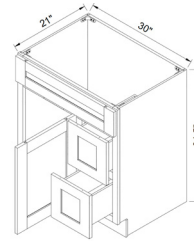

30"W VANITY SINK BASE COMBO - RIGHT

ITEM #		W	H	D
VSD30R	cabinet	30	34 1/2	21
	door	17 1/2	22	3/4
	false drawer	29 1/2	6 3/4	3/4
	drawers	11 1/2	10 3/4	3/4

2 Drawers / 1 False Drawer/ 1 Door