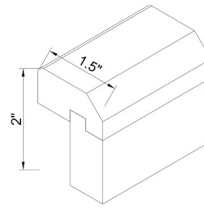

SHAKER LIGHT RAIL MOLDING

ITEM #	W	H	D
ALRM 8	96	2	1 1/2