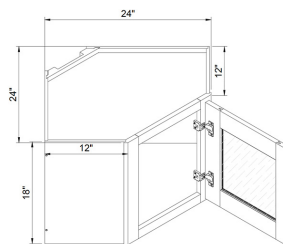

18" H DIAGONAL CORNER SINGLE GLASS DOOR

ITEM #		W	H	D
WDC2418GD	cabinet	24	18	12
	door	15 1/4	17	3/4

Glass cabinets come with clear glass doors, glass shelves, and a matching finished interior.