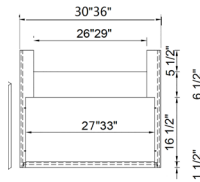

BASE CABINETS

FARM SINK BASE CABINET

2 Doors

ITEM #		W	H	D
FSB30	cabinet	30	34 1/2	24
	door	14 3/4	19	3/4
FSB36	cabinet	36	34 1/2	24
	door	17 3/4	19	3/4

SINGLE FULL HEIGHT DOOR

One adjustable shelf

ITEM #		W	H	D
B09FHD	cabinet	9	34 1/2	24
	door	8 1/2	29	3/4
B12FHD	cabinet	12	34 1/2	24
	door	11 1/2	29	3/4
B15FHD	cabinet	15	34 1/2	24
	door	14 1/2	29	3/4
B18FHD	cabinet	18	34 1/2	24
	door	17 1/2	29	3/4
B21FHD	cabinet	21	34 1/2	24
	door	20 1/2	29	3/4

DOUBLE FULL HEIGHT DOORS

One adjustable shelf

ITEM #		W	H	D
B24FHD	cabinet	24	34 1/2	24
	door	11 3/4	29	3/4
B27FHD	cabinet	27	34 1/2	24
	door	13 1/4	29	3/4
B30FHD	cabinet	30	34 1/2	24
	door	14 3/4	29	3/4
B33FHD	cabinet	33	34 1/2	24
	door	16 1/4	29	3/4
B36FHD	cabinet	36	34 1/2	24
	door	17 3/4	29	3/4
B39FHN	cabinet	39	34 1/2	24
	door	19 1/4	29	3/4
B42FHD	cabinet	42	34 1/2	24
	door	20 3/4	29	3/4

WASTEBASKET BASE CABINET

ITEM #		W	H	D
B18-TRASH	cabinet	18	34 1/2	24
	drawer	17 1/2	6 1/2	3/4
Trashcan	drawer	17 1/2	22 1/2	3/4
	Trashcan	14	17 1/2	9 3/4

The B18-Trash cabinet includes a trash insert.

Trash bin sold separately. For B18-TRASH, purchase two trash bins. Price is per bin.

SPICE RACK BASE

ITEM #		W	H	D
B06SR	cabinet	6	34 1/2	24
	drawer	5 1/2	29	3/4
B09SR	cabinet	9	34 1/2	24
	drawer	8 1/2	29	3/4

Door is full filler, not a standard door.

MICROWAVE BASE CABINET

ITEM #		W	H	D
MB24	cabinet	24	34 1/2	24
	drawer	23 1/2	10 3/4	3/4
MB30	cabinet	30	34 1/2	24
	drawer	29 1/2	10 3/4	3/4

1 Drawer
Matching, finished interior

DIAGONAL SINK BASE CABINET

ITEM #		W	H	D
DSB36	cabinet	36	34 1/2	24
	door	15 1/4	29 1/4	3/4
	drawer	15 1/4	6 3/4	3/4

1 False Drawer, 1 Door

MINI BASE

ITEM #		W	H	D
MINI	cabinet	12	21	15
	door	11 1/2	11 3/4	3/4
	drawer	11 1/2	6	3/4

One adjustable shelf