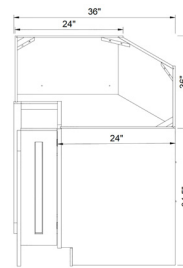

LAZY SUSAN BASE CABINET

ITEM #		W	H	D
BER36	cabinet	36	34 1/2	24
	door	10 3/4	29 1/4	3/4
LS-Wood36		27