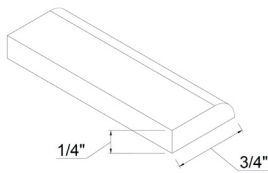

TRIM & ACCESSORIES

SCRIBE MOLDING

ITEM #	W	H	D
SM8	96	3/4	1/4