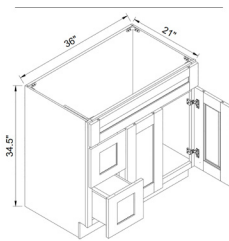

36"W VANITY SINK BASE COMBO - LEFT

ITEM #		W	H	D
VSD30L	cabinet	36	34 1/2	21
	door	11 3/4	22	3/4
	false drawer	35 1/2	6 3/4	3/4
	drawers	11 1/2	10 3/4	3/4

2 Drawers / 1 False Drawer/ 2 Doors