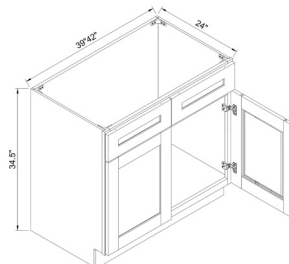

SINK BASE CABINET

2 False Drawers, 2 Doors

ITEM #		W	H	D
SB39	cabinet	39	34 1/2	24
	door	19 1/4	22	3/4
	drawer	19 1/4	6 3/4	3/4
SB42	cabinet	42	34 1/2	24
	door	20 3/4	22	3/4
	drawer	20 3/4	6 3/4	3/4