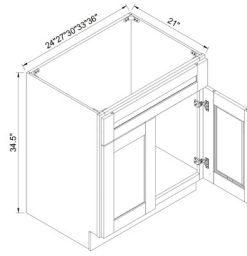

VANITY SINK BASE DOUBLE DOORS

1 False Drawer/ 2 Doors

ITEM #		W	H	D
VSB24	cabinet	24	34 1/2	21
	door	11 3/4	22	3/4
	drawer	23 1/2	6 3/4	3/4
VSB27	cabinet	27	34 1/2	21
	door	13 1/4	22	3/4
	drawer	26 1/2	6 3/4	3/4
VSB30	cabinet	30	34 1/2	21
	door	14 3/4	22	3/4
	drawer	29 1/2	6 3/4	3/4
VSB33	cabinet	33	34 1/2	21
	door	16 1/4	22	3/4
	drawer	32 1/2	6 3/4	3/4
VSB36	cabinet	36	34 1/2	21
	door	17 3/4	22	3/4
	drawer	35 1/2	6 3/4	3/4