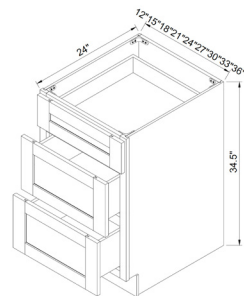

## DOUBLE DOORS/DOUBLE DRAWERS

ITEM #		W	H	D
B39	cabinet	39	34 1/2	24
	door	19 1/4	22	3/4
	drawer	19 1/4	6 3/4	3/4
B42	cabinet	42	34 1/2	24
	door	20 3/4	22	3/4
	drawer	20 3/4	6 3/4	3/4

One adjustable shelf

## 2 DRAWER BASE

The width of the drawer is 3 1/2" smaller than the cabinet, and the depth is 21", drawer height is 7-1/4"

ITEM #		W	H	D
2DB30	cabinet	30	34 1/2	24
	drawer	29 1/2	14 3/8	3/4
2DB36	cabinet	36	34 1/2	24
	drawer	35 1/2	14 3/8	3/4

## 3 DRAWER BASE

Top Drawer

Bottom Drawer

The width of the drawer is 3 1/2" smaller than the cabinet, and the depth is 21"  
Top drawer height is 4 1/4",  
Bottom drawer height is 7 1/4"

ITEM #		W	H	D
3DB12	cabinet	12	34 1/2	24
	drawer	11 1/2	10 3/4	3/4
	drawer	11 1/2	6 3/4	3/4
3DB15	cabinet	15	34 1/2	24
	drawer	14 1/2	10 3/4	3/4
	drawer	14 1/2	6 3/4	3/4
3DB18	cabinet	18	34 1/2	24
	drawer	17 1/2	10 3/4	3/4
	drawer	17 1/2	6 3/4	3/4
3DB21	cabinet	21	34 1/2	24
	drawer	20 1/2	10 3/4	3/4
	drawer	20 1/2	6 3/4	3/4
3DB24	cabinet	24	34 1/2	24
	drawer	23 1/2	10 3/4	3/4
	drawer	23 1/2	6 3/4	3/4
3DB27	cabinet	27	34 1/2	24
	drawer	26 1/2	10 3/4	3/4
	drawer	26 1/2	6 3/4	3/4
3DB30	cabinet	30	34 1/2	24
	drawer	29 1/2	10 3/4	3/4
	drawer	29 1/2	6 3/4	3/4
3DB33	cabinet	33	34 1/2	24
	drawer	32 1/2	10 3/4	3/4
	drawer	32 1/2	6 3/4	3/4
3DB36	cabinet	36	34 1/2	24
	drawer	35 1/2	10 3/4	3/4
	drawer	25 1/2	6 3/4	3/4