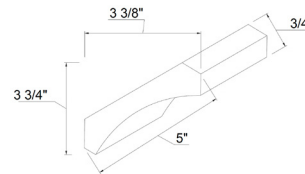

CROWN COVE MOLDING - 5"

ITEM #	W	H	D
COV5	96	5	3/4