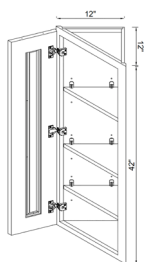

42"H ANGLE CABINET

	ITEM #		W	H	D
WAE1242	cabinet		12	42	12
	door		9 1/4	41	3/4

Three adjustable shelves