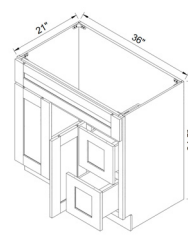

36"W VANITY SINK BASE COMBO - RIGHT

ITEM #		W	H	D
VSD30R	cabinet	36	34 1/2	21
	door	11 3/4	22	3/4
	false drawer	35 1/2	6 3/4	3/4
	drawers	11 1/2	10 3/4	3/4

2 Drawers / 1 False Drawer/ 2 Doors