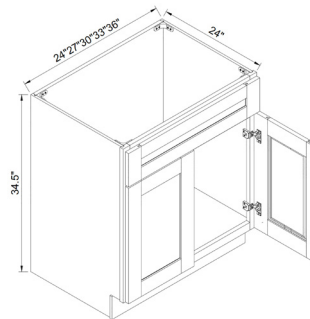

SINK BASE CABINET

1 False Drawer, 2 Doors

ITEM #		W	H	D
SB24	cabinet	24	34 1/2	24
	door	11 3/4	22	3/4
SB27	door	11 3/4	22	3/4
	drawer	23 1/2	6 3/4	3/4
	cabinet	27	34 1/2	24
SB30	door	13 1/4	22	3/4
	drawer	26 1/2	6 3/4	3/4
	cabinet	30	34 1/2	24
SB33	door	14 3/4	22	3/4
	drawer	29 1/2	6 3/4	3/4
	cabinet	33	34 1/2	24
SB36	door	16 1/4	22	3/4
	drawer	31 1/2	6 3/4	3/4
	cabinet	36	34 1/2	24