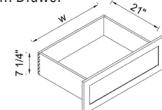

## 2 DRAWER BASE

The width of the drawer is 3 1/2" smaller than the cabinet, and the depth is 21", drawer height is 7-1/4"

ITEM #		W	H	D
2DB30	cabinet	30	34 1/2	24
	drawer	29 1/2	14 3/8	3/4
2DB36	cabinet	36	34 1/2	24
	drawer	35 1/2	14 3/8	3/4

## 3 DRAWER BASE

Top Drawer

Bottom Drawer

The width of the drawer is 3 1/2" smaller than the cabinet, and the depth is 21"  
Top drawer height is 4 1/4",  
Bottom drawer height is 7 1/4"

ITEM #		W	H	D
3DB12	cabinet	12	34 1/2	24
	drawer	11 1/2	10 3/4	3/4
	drawer	11 1/2	6 3/4	3/4
3DB15	cabinet	15	34 1/2	24
	drawer	14 1/2	10 3/4	3/4
	drawer	14 1/2	6 3/4	3/4
3DB18	cabinet	18	34 1/2	24
	drawer	17 1/2	10 3/4	3/4
	drawer	17 1/2	6 3/4	3/4
3DB21	cabinet	21	34 1/2	24
	drawer	20 1/2	10 3/4	3/4
	drawer	20 1/2	6 3/4	3/4
3DB24	cabinet	24	34 1/2	24
	drawer	23 1/2	10 3/4	3/4
	drawer	23 1/2	6 3/4	3/4
3DB27	cabinet	27	34 1/2	24
	drawer	26 1/2	10 3/4	3/4
	drawer	26 1/2	6 3/4	3/4
3DB30	cabinet	30	34 1/2	24
	drawer	29 1/2	10 3/4	3/4
	drawer	29 1/2	6 3/4	3/4
3DB33	cabinet	33	34 1/2	24
	drawer	32 1/2	10 3/4	3/4
	drawer	32 1/2	6 3/4	3/4
3DB36	cabinet	36	34 1/2	24
	drawer	35 1/2	10 3/4	3/4
	drawer	25 1/2	6 3/4	3/4