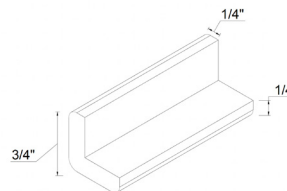

OUTSIDE CORNER MOLDING

ITEM #	W	H	D
OCM8	3/4	96	3/4