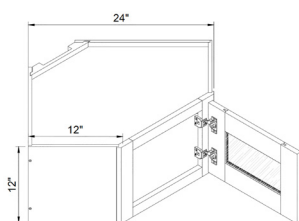

12" H DIAGONAL CORNER SINGLE GLASS DOOR

ITEM #		W	H	D
WDC2412GD	cabinet	24	12	12
	door	15 1/4	11	3/4

Glass cabinets come with clear glass doors, glass shelves, and a matching finished interior.