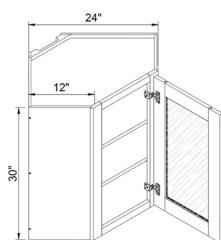

30" H DIAGONAL CORNER SINGLE GLASS DOOR

ITEM #		W	H	D
WDC3012GD	cabinet	24	30	12
	door	15 1/4	29	3/4

Glass cabinets come with clear glass doors, glass shelves, and a matching finished interior.

Two adjustable shelves