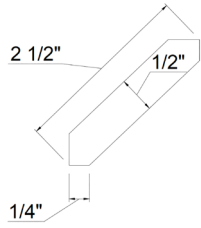

TRIM & ACCESSORIES

ANGLE CROWN MOLDING

ITEM #	W	H	D
ACM8	96	2 1/2	1/2