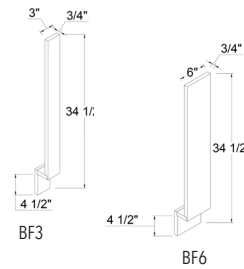

BASE FILLER

ITEM #	W	H	D
BF3	3	34 1/2	3/4
BF6	6	34 1/2	3/4