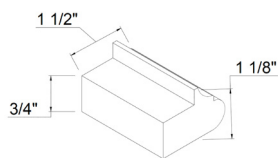

LIGHT RAIL MOLDING

ITEM #	W	H	D
LRM8	96	1 1/2	1 1/8