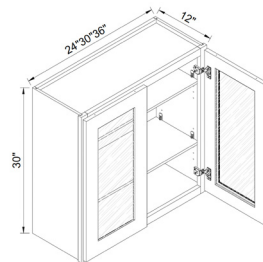

30" H DOUBLE GLASS DOORS

ITEM #		W	H	D
W2430	cabinet	24	30	12
	door	11 3/4	29	3/4
W3030	cabinet	30	30	12
	door	14 3/4	29	3/4
W3630	cabinet	36	30	12
	door	17 3/4	29	3/4

Glass cabinets come with clear glass doors, glass shelves, and a matching finished interior.

Two adjustable shelves