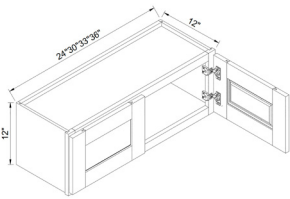

12" H DOUBLE DOORS

ITEM #		W	H	D
W2412	cabinet	24	12	12
	door	11 3/4	11	3/4
W3012	cabinet	30	12	12
	door	14 3/4	11	3/4
W3312	cabinet	33	12	12
	door	16 1/4	11	3/4
W3612	cabinet	36	12	12
	door	17 3/4	11	3/4