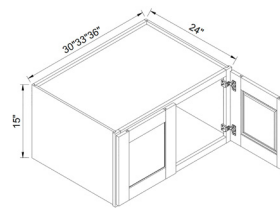

15"H DOUBLE DOORS - 24"D

	ITEM #		W	H	D
W301524	cabinet		30	15	24
	door		14 3/4	14	3/4
W331524	cabinet		33	15	24
	door		16 1/4	14	3/4
W361524	cabinet		36	15	24
	door		17 3/4	14	3/4