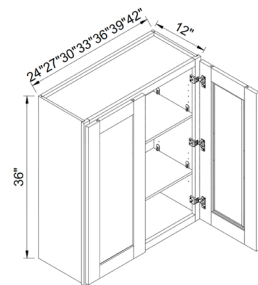

36" H DOUBLE DOORS

Two adjustable shelves

	ITEM #	W	H	D
W2436	cabinet	24	36	12
	door	11 3/4	35	3/4
W2736	cabinet	27	36	12
	door	13 1/4	35	3/4
W3036	cabinet	30	36	12
	door	14 3/4	35	3/4
W3336	cabinet	33	36	12
	door	16 1/4	35	3/4
W3636	cabinet	36	36	12
	door	17 3/4	35	3/4
W3936	cabinet	39	36	12
	door	19 1/4	35	3/4
W4236	cabinet	42	36	12
	door	20 3/4	35	3/4