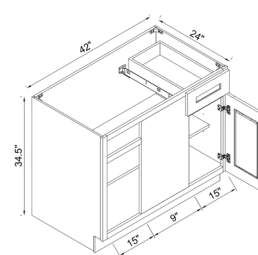

BLIND CORNER BASE CABINET

ITEM #		W	H	D
BBC45/48-42	cabinet	42	34 1/2	24
	door	17 1/2	22	3/4
	drawer	17 1/2	6 3/4	3/4

Install range: 42" 45"-48"

Indicate left or right, with a minimum pull of 3" from the wall and a maximum pull of 6" during installation