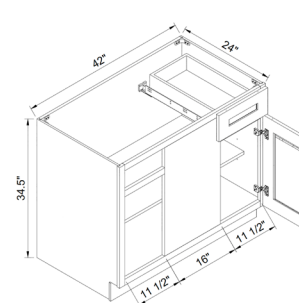

BLIND CORNER BASE CABINET

ITEM #		W	H	D
BBC42/45	cabinet	42	34 1/2	24
	door	14	22	3/4
	drawer	14	6 3/4	3/4

Install range: 42" 45"-48"

TO BE DISCONTINUED