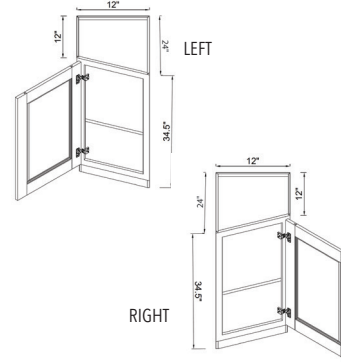

ANGLE BASE CABINET - SINGLE DOOR

ITEM #		W	H	D
BAE12L	cabinet	12	34 1/2	24
	door	16 1/4	29 1/4	3/4

ITEM #		W	H	D
BAE12R	cabinet	12	34 1/2	24
	door	16 1/4	29 1/4	3/4

One adjustable shelf