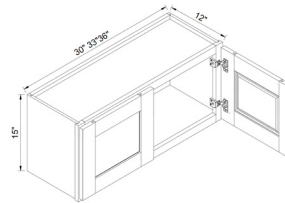

15" H DOUBLE DOORS

ITEM #		W	H	D
W3015	cabinet	30	15	12
	door	14 3/4	14	3/4
W3315	cabinet	33	15	12
	door	16 1/4	14	3/4
W3615	cabinet	36	15	12
	door	17 3/4	14	3/4