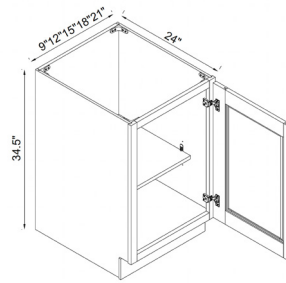

## FARM SINK BASE CABINET

2 Doors

ITEM #		W	H	D
FSB30	cabinet	30	34 1/2	24
	door	14 3/4	19	3/4
FSB36	cabinet	36	34 1/2	24
	door	17 3/4	19	3/4

## SINGLE FULL HEIGHT DOOR

One adjustable shelf

ITEM #		W	H	D
B09FHD	cabinet	9	34 1/2	24
	door	8 1/2	29	3/4
B12FHD	cabinet	12	34 1/2	24
	door	11 1/2	29	3/4
B15FHD	cabinet	15	34 1/2	24
	door	14 1/2	29	3/4
B18FHD	cabinet	18	34 1/2	24
	door	17 1/2	29	3/4
B21FHD	cabinet	21	34 1/2	24
	door	20 1/2	29	3/4