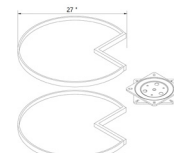

Includes shelves only.
Please order LS-Wood33 to add Lazy Susans.
2 trays sold when ordering LSWOOD36.