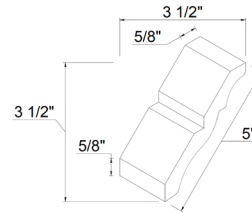

DECORATIVE CROWN MOLDING

PRODUCT #	W	H	D
BCM8	5	96	3/4