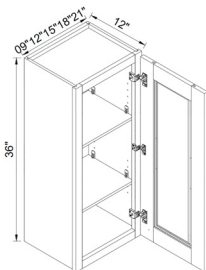

36" H SINGLE DOOR

Two adjustable shelves

	ITEM #	W	H	D
W0936	cabinet	9	36	12
	door	8 1/2	35	3/4
W1236	cabinet	12	36	12
	door	11 1/2	35	3/4
W1536	cabinet	15	36	12
	door	14 1/2	35	3/4
W1836	cabinet	18	36	12
	door	17 1/2	35	3/4
W2136	cabinet	21	36	12
	door	20 1/2	35	3/4