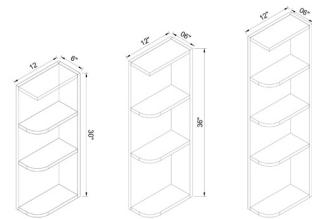

END SHELF

ITEM #		W	H	D
WOE0630	cabinet	6	30	12
WOE0636	cabinet	6	36	12
WOE0642	cabinet	6	42	12

For the wall open-end shelf cabinet, please specify whether the open end is on the left or right.

Finished interior.