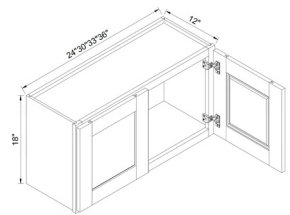

18" H DOUBLE DOORS

ITEM #		W	H	D
W2418	cabinet	24	18	12
	door	11 3/4	17	3/4
W3018	cabinet	30	18	12
	door	14 3/4	17	3/4
W3318	cabinet	33	18	12
	door	16 1/4	17	3/4
W3618	cabinet	36	18	12
	door	17 3/4	17	3/4