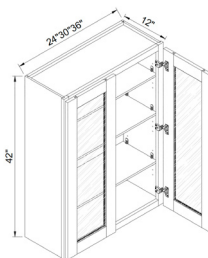

42" H DOUBLE GLASS DOORS

ITEM #		W	H	D
W2442GD	cabinet	24	42	12
	door	11 3/4	41	3/4
W3042GD	cabinet	30	42	12
	door	14 3/4	41	3/4
W3642GD	cabinet	36	42	12
	door	17 3/4	41	3/4

Glass cabinets come with clear glass doors, glass shelves, and a matching finished interior.

Three adjustable shelves